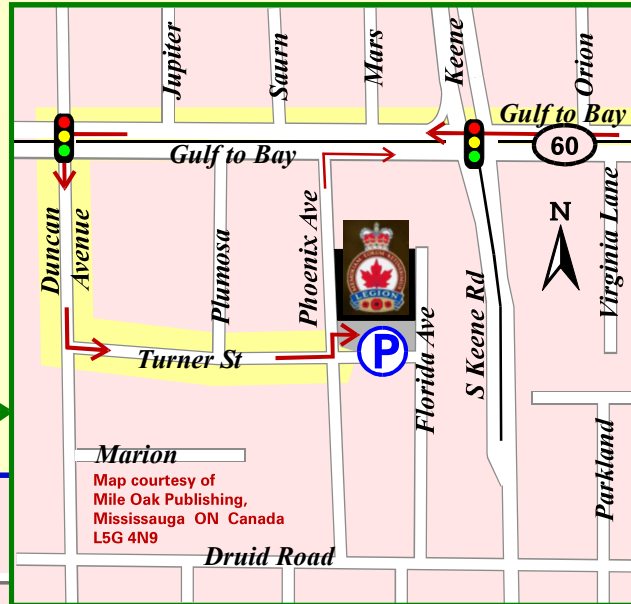

## Driving Instructions:

1. From the end of I-4, join *I-275 West*.
2. Take I-275 exit 39 to the *Airport/Veterans Expressway (SR589)*.
3. Take exit 2A (left lane exit) to Clearwater via the

*Courtney Campbell Causeway (SR60).*

4. At the west end of the Causeway, drive ahead to *Gulf to Bay (SR 60)*.

5. Cross major intersections at *US19, Belcher, Hercules* - turn left at the *Duncan Avenue* lights.

6. Drive south on Duncan and turn left onto *Turner Road*.

7. The *Legion* is located on the north side of Turner between *Phoenix & Florida*. Parking is in front of the building.

Map courtesy of Mile Oak Publishing, Mississauga ON Canada L5G 4N9

**Royal Canadian Legion  
Post 144  
American Legion Post 7  
1760 Turner Street,  
Clearwater, Florida**