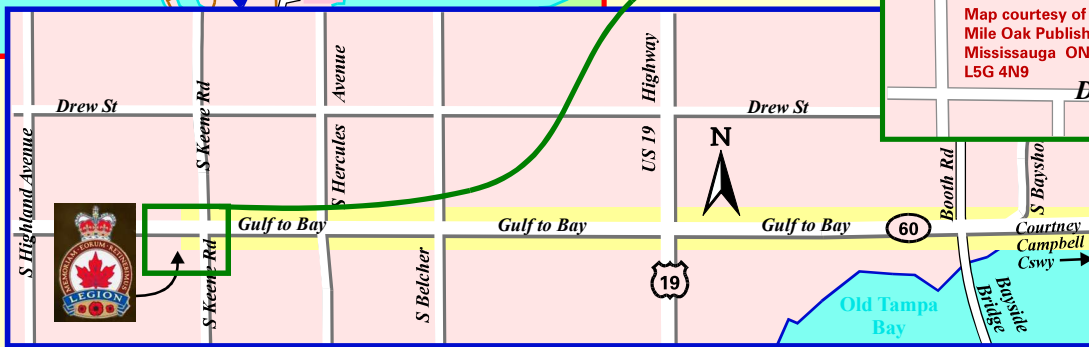

## Driving Instructions:

1. From the end of I-4, join *I-275 West*.
2. Take I-275 exit 39 to the *Airport/Veterans Expressway (SR589)*.
3. Take exit 2A (left lane exit) to Clearwater via the

*Courtney Campbell Causeway (SR60).*

4. At the west end of the Causeway, drive ahead to *Gulf to Bay (SR 60)*.

5. Cross major intersections at *US19, Belcher, Hercules* - turn left at the *Duncan Avenue* lights.

6. Drive south on Duncan and turn left onto *Turner Road*.

7. The *Legion* is located on the north side of Turner between *Phoenix & Florida*. Parking is in front of the building.

Map courtesy of Mile Oak Publishing, Mississauga ON Canada L5G 4N9

**Royal Canadian Legion  
Post 144  
American Legion Post 7  
1760 Turner Street,  
Clearwater, Florida**