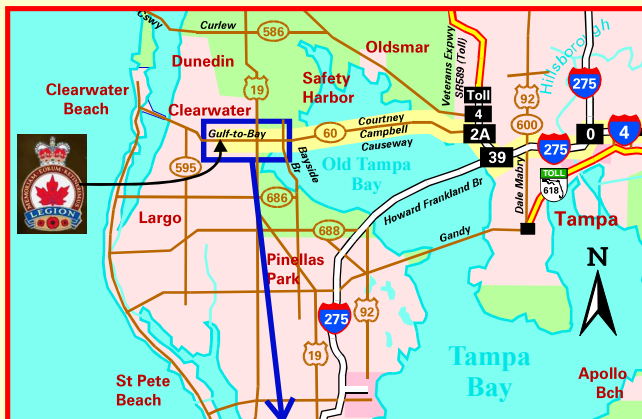

## Driving Instructions:

1. From the end of I-4, join *I-275 West*.
2. Take I-275 exit 39 to the *Airport/Veterans Expressway (SR589)*.
3. Take exit 2A (left lane exit) to Clearwater via the

*Courtney Campbell Causeway (SR60).*

4. At the west end of the Causeway, drive ahead to *Gulf to Bay (SR 60)*.

5. Cross major intersections at *US19, Belcher, Hercules* - turn left at the *Duncan Avenue* lights.

6. Drive south on Duncan and turn left onto *Turner Road*.

7. The *Legion* is located on the north side of Turner between *Phoenix & Florida*. Parking is in front of the building.

Map courtesy of Mile Oak Publishing, Mississauga ON Canada L5G 4N9

**Royal Canadian Legion  
Post 144  
American Legion Post 7  
1760 Turner Street,  
Clearwater, Florida**